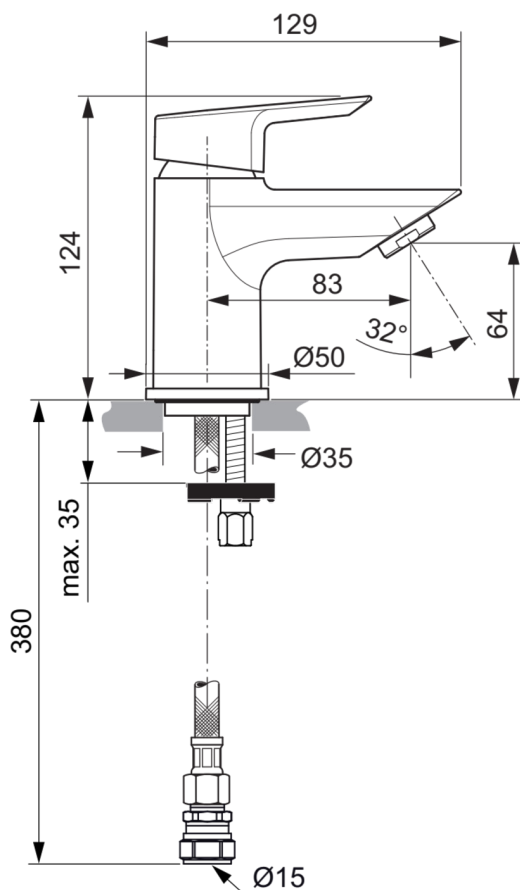

TESI

A6588AA

TESI | Basin mixer 50x129x124 mm, 83 mm spout projection in chrome finish, 5 l/min (3 bar), no waste | EasyFix, EPD, FirmaFlow, SmartShine

Image & drawing

General information

Product type:	Washbasin mixers
Sub product type:	Basin mixer
Brand:	Ideal Standard
Suite name:	TESI
Designer:	Artefakt
Colour:	AA - Chrome
Surface finish effect:	glossy
Height (mm):	124
Width (mm):	50
Length / Projection (mm):	129
Fixing method:	EasyFix
Net weight (kg):	1.30
EAN code:	4015413338523

Suitable for balanced supplies. Inlets with flexible hoses and 15mm compression connections. Factory fitted 5 litre per minute flow regulator. Unregulated flow rate 4.3 litres per minute at 0.3 Bar. Consideration should be given to safe hot water delivery and the use of an appropriate temperature reduction device, please see A5900AA (for use with 15mm pipework) or A5901AA (for use with 22mm pipework).

TESI

A6588AA

TESI | Basin mixer 50x129x124 mm, 83 mm spout projection in chrome finish, 5 l/min (3 bar), no waste | EasyFix, EPD, FirmaFlow, SmartShine

Product specifications

Includes a chain eye:	No
Integrated electronics:	No
Low-pressure model:	No
Material:	Metal
Material of handle:	Metal
Material quality:	Brass
Max. flow rate at 3 bar (l):	5
Max. flow rate at 3 bar (l) for all outlets:	5
Max. flow rate at 3 bar (l) for spout:	5
PVD technology:	No
Shape of escutcheon(s):	Round
SmartShine:	Yes
Spout model:	Fixed
Surface cover:	chromium-plated
Surface finish effect:	glossy
Tap outlet model:	Aerator
Tap outlet visibility:	Visible
Tap outlet adjustable:	No
Tap outlet is anti-vandal:	No
Touchless control:	No
Type of handle:	Lever
Type of temperature control:	Manually operated
With drain plug:	No
With escutcheon(s):	Yes
With flow regulator:	Yes
With handle(s):	Yes
With outlet:	Yes
With pull-out spray:	No
With waste set:	No
Fixing method:	EasyFix
Mounting method:	Tap hole